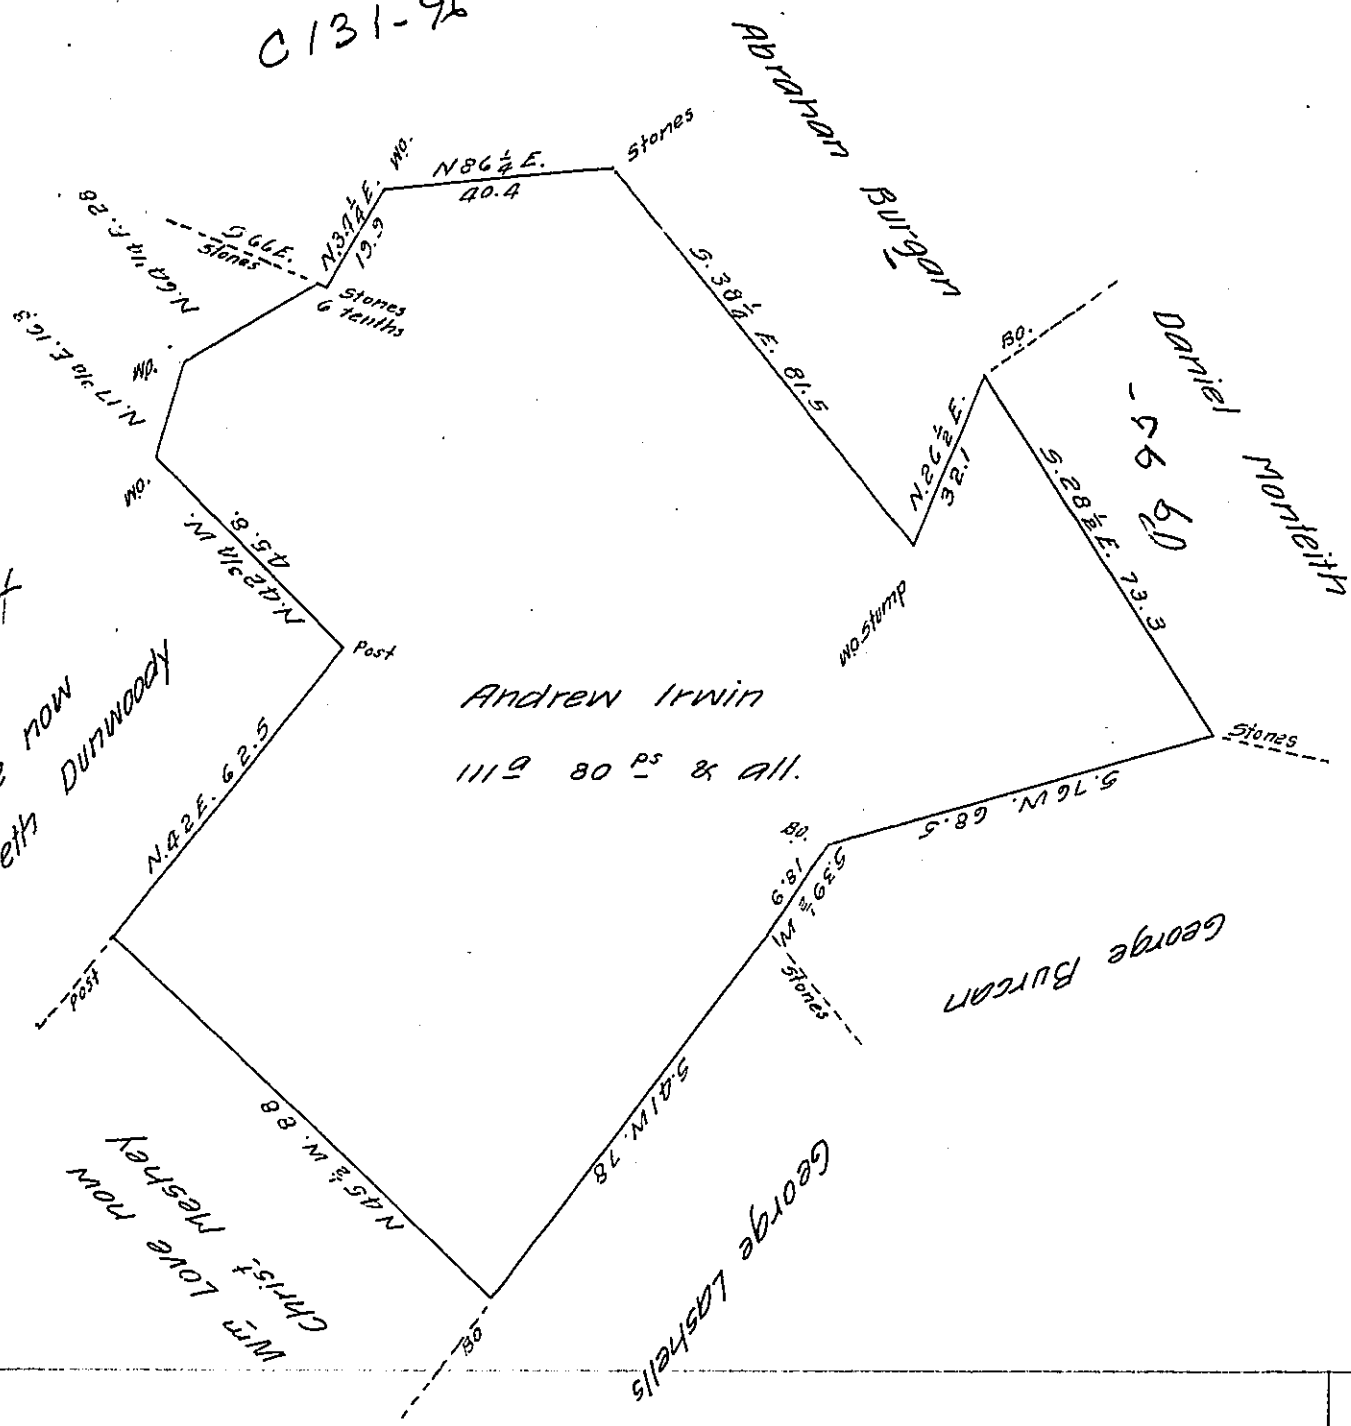

C 131-96

Pg 94

W<sup>m</sup> Love now  
Elizabeth Durwoody

W<sup>m</sup> Love now  
Chris<sup>t</sup> Mesney

Andrew Irwin  
119 80<sup>ps</sup> & all.

George Burcan

George Lashells

Daniel Mordeith

Situate in Strabane Township Adams County Surveyed  
May 15<sup>th</sup> 1798 in pursuance of a Warrant granted to Andrew Irwin  
for 119 80<sup>ps</sup> & all.

By Moses McClean D.S.

Examined & certified Jan<sup>y</sup> 1<sup>st</sup> 1816